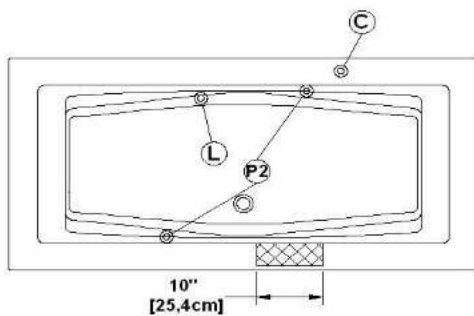

Options and installation

*accessories and decorative lines positions are approximative

Additional(s) note(s) :

Over-flow must be installed with flexible piping. Available in white only. When ordered with AeroMassage™ or Super AeroMassage™, blower must be relocated. Keypad not installed when ordered with remote control.

*It is possible that faucets may be installed elsewhere on the product. Verify, directly on the product, that there are no conflicting parts before drilling.

IMPORTANT NOTE : Specifications, dimensions and models are subject to change.

Visit our website <http://www.oceania-attitude.com> to access up-to-date dimensions and informations. In all cases, information on the website is the most up-to-date. Dimensions may vary slightly. To ensure proper fit, mesurements must be taken on the product directly.

Legend		
(S) Blower	(L) Mood light	(C) Keypad
(P1) Pump	(P2) Grab bar	
[X] Recommended faucets drilling location*		
Deck cut-out line - - - - -		

Available models	
Model	Availability
Soaker alone	x
Confort Air™	
AeroMassage™	x
Super AeroMassage™	x
Dynamic Turbo™ (not available in the U.S.)	
Dynamic Turbo™ + AeroMassage™	
Dynamic Turbo™ + Super AeroMassage™	

Available recommended options	
Front skirt :	Included (Freestanding)
Recommended drain :	WOCOSB
Tiling flanges :	unavailable
Floating controller :	available

Head office

591, avenue des Entreprises
Thetford Mines, Quebec
CANADA G6H 4B2

Phone numbers

No-charge : 1-877-332-4224
Fax : 1-866-460-4334

Internet

Web : <http://www.oceania-attitude.com>
Email : info@oceaniabaths.com