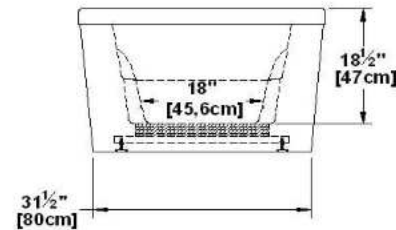

Freedom Freestanding

Product code : **FR72ARFS**

Draft revision : **20121026095624**

External dimensions : **72" x 36" x 23" [182,9 cm x 91,4 cm x 58,4 cm]**

Serie : **freestand**

Seats : **2**

2012 catalog page : **26**

Lumbar support : **yes**

Arm rests : **yes**

Low-profile available : **no**

Also available in DECKMOUNT

Draft and specs

Specifications	
Capacity :	73 IMP Gal. / 95,2 US Gal. / 331,9 liters
AeroMassage™ :	48 Easy Clean™ air jets
Super AeroMassage™ :	AeroMassage™ + 12 Easy Clean™ air jets
Dynamic Turbo™ :	unavailable
Confort Air™ :	unavailable
Characteristics :	n/a

Remarks	
*all measures have a precision of ± 1/4" (0,63cm)	
*internal dimensions taken at 4" (10cm) from bath bottom	
*capacity is measured by filling the soaker to 1-1/2" under the overflow	
*textured skirt available on all freestand products	
*shelf height is 3/4" on all "low-profile" models	