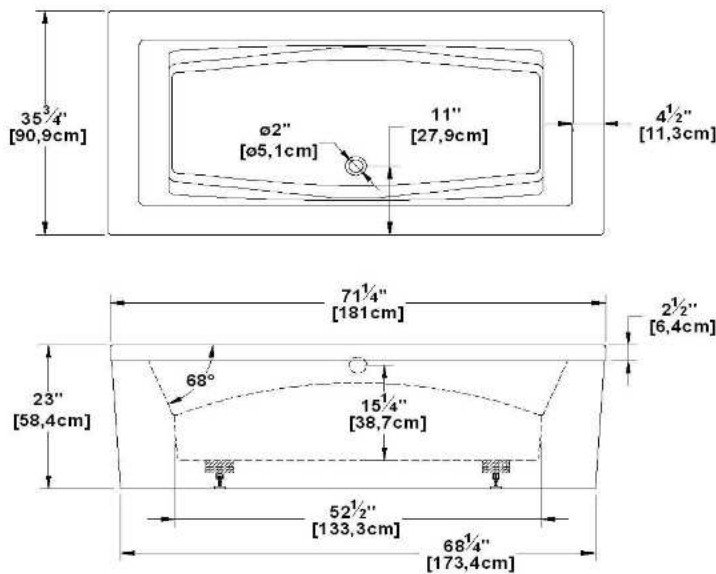

Freedom Freestanding

Product code : **FR72ARFS**

Draft revision : **20121026095624**

External dimensions : **72" x 36" x 23" [182,9 cm x 91,4 cm x 58,4 cm]**

Serie : **freestand**

Seats : **2**

2012 catalog page : **26**

Lumbar support : **yes**

Arm rests : **yes**

Low-profile available : **no**

Also available in DECKMOUNT

Draft and specs

Specifications	
Capacity :	73 IMP Gal. / 95,2 US Gal. / 331,9 liters
AeroMassage™ :	48 Easy Clean™ air jets
Super AeroMassage™ :	AeroMassage™ + 12 Easy Clean™ air jets
Dynamic Turbo™ :	unavailable
Confort Air™ :	unavailable
Characteristics :	n/a

Remarks	
*all measures have a precision of ± 1/4" (0,63cm)	
*internal dimensions taken at 4" (10cm) from bath bottom	
*capacity is measured by filling the soaker to 1-1/2" under the overflow	
*textured skirt available on all freestand products	
*shelf height is 3/4" on all "low-profile" models	